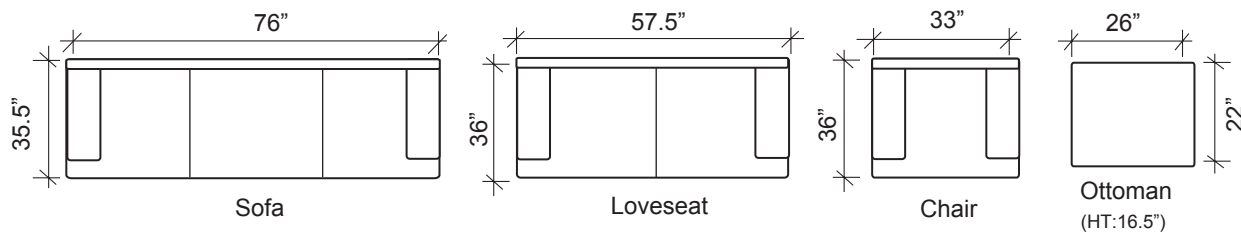

351- Tobia

- Elastic "Pirelli" webbing suspension system
- 2.4lb. high-density foam
- 100% top grain leather
- Frames construction from kiln-dried hardwood and structural plywood

Stock Program Standard height: 32.5" (except ottoman)