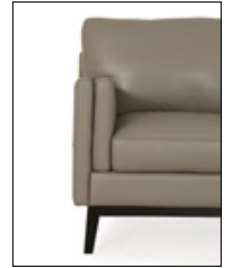

MORONI spa

352

\* See reverse side for dimensions

# 352- Osman

- Elastic "Pirelli" webbing suspension system
- 2.4lb. high-density foam
- 100% top gennine leather
- Frames construction from kiln-dried hardwood and structural plywood
- Rounded metal leg option

## Stock Program Standard height: 35"