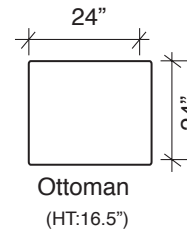

MORONI spa

359

* See reverse side for dimensions

359- Monika

- Elastic "Pirelli" webbing suspension system
- 2.4lb. high-density foam
- 100% genuine leather
- Frames construction from kiln-dried hardwood and structural plywood

Stock Program Standard height: 31.5" (except ottoman)

Diagram is not to scale