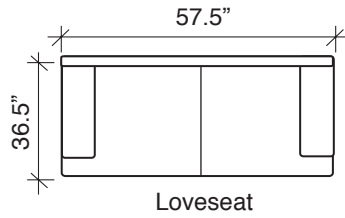

MORONI spa

359

* See reverse side for dimensions

359- Monika

- Elastic "Pirelli" webbing suspension system
- 2.4lb. high-density foam
- 100% genuine leather
- Frames construction from kiln-dried hardwood and structural plywood

Stock Program Standard height: 31.5" (except ottoman)

Diagram is not to scale