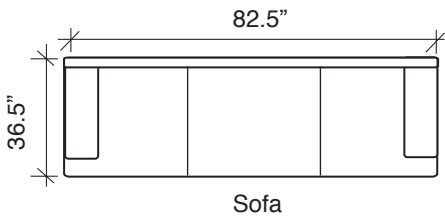

MORONI spa

359

* See reverse side for dimensions

359- Monika

- Elastic "Pirelli" webbing suspension system
- 2.4lb. high-density foam
- 100% genuine leather
- Frames construction from kiln-dried hardwood and structural plywood

Stock Program Standard height: 31.5" (except ottoman)

Diagram is not to scale