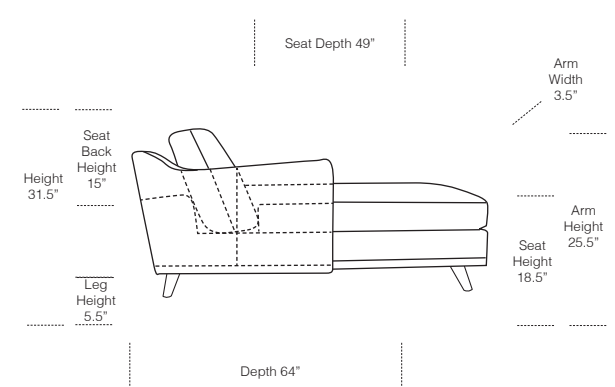

MORONI spa

359

* See reverse side for dimensions

359- Monika

- Elastic "Pirelli" webbing suspension system
- 2.4lb. high-density foam
- 100% genuine leather
- Frames construction from kiln-dried hardwood and structural plywood

Stock Program Standard height: 31.5" (except ottoman)

Diagram is not to scale