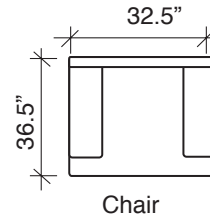

MORONI spa

359

* See reverse side for dimensions

359- Monika

- Elastic "Pirelli" webbing suspension system
- 2.4lb. high-density foam
- 100% genuine leather
- Frames construction from kiln-dried hardwood and structural plywood

Stock Program Standard height: 31.5" (except ottoman)

Diagram is not to scale