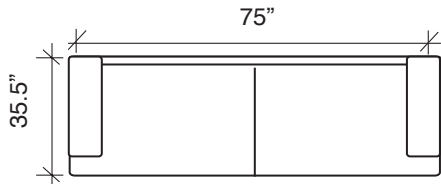

363- Selton

- Elastic "Pirelli" webbing suspension system
- 2.4lb. high-density foam
- 100% genuine leather
- Frames construction from kiln-dried hardwood and structural plywood
- Metal and wooden leg options

Stock Program Standard height: 30.5"

Sofa

Loveseat

Chair

Diagram is not to scale