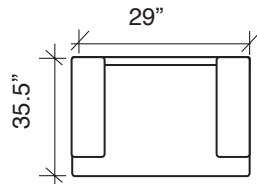

363- Selton

- Elastic "Pirelli" webbing suspension system
- 2.4lb. high-density foam
- 100% genuine leather
- Frames construction from kiln-dried hardwood and structural plywood
- Metal and wooden leg options

Stock Program Standard height: 30.5"

Sofa

Loveseat

Chair

Diagram is not to scale