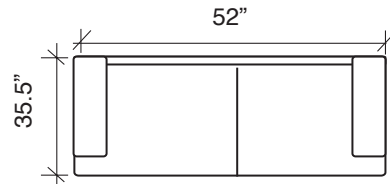

363- Selton

- Elastic "Pirelli" webbing suspension system
- 2.4lb. high-density foam
- 100% genuine leather
- Frames construction from kiln-dried hardwood and structural plywood
- Metal and wooden leg options

Stock Program Standard height: 30.5"

Sofa

Loveseat

Chair

Diagram is not to scale