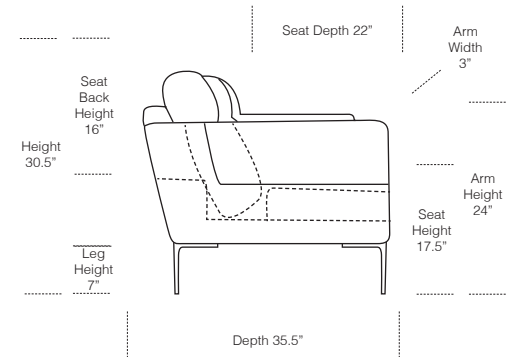

Stock Program Standard height: 30.5"

Sofa

Loveseat

Chair

Diagram is not to scale