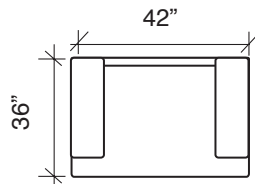

MORONI inc.

578

* See reverse side for dimensions

578- Kerman

- Elastic "Pirelli" webbing suspension system
- 2.4lb. high-density foam
- 100% genuine leather
- Frames construction from kiln-dried hardwood and structural plywood

Stock Program Standard height: 30"

Sofa

Loveseat

Chair

Diagram is not to scale