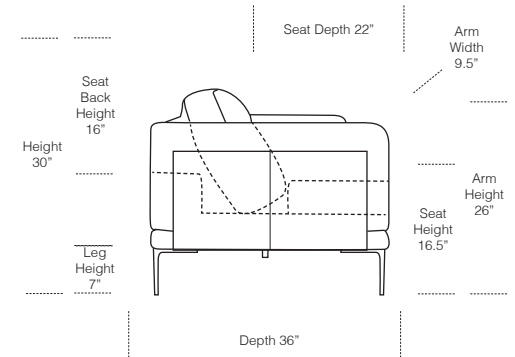

Stock Program Standard height: 30"

Sofa

Loveseat

Chair

Diagram is not to scale