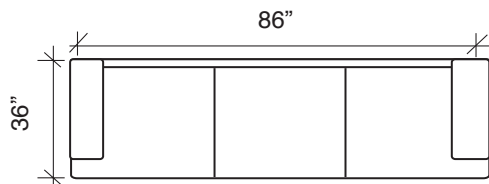

MORONI inc.

578

* See reverse side for dimensions

578- Kerman

- Elastic "Pirelli" webbing suspension system
- 2.4lb. high-density foam
- 100% genuine leather
- Frames construction from kiln-dried hardwood and structural plywood

Stock Program Standard height: 30"

Sofa

Loveseat

Chair

Diagram is not to scale