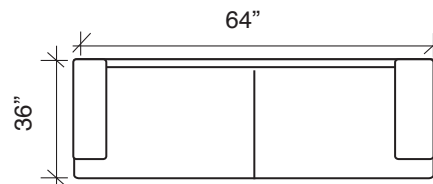

MORONI inc.

578

* See reverse side for dimensions

578- Kerman

- Elastic "Pirelli" webbing suspension system
- 2.4lb. high-density foam
- 100% genuine leather
- Frames construction from kiln-dried hardwood and structural plywood

Stock Program Standard height: 30"

Sofa

Loveseat

Chair

Diagram is not to scale